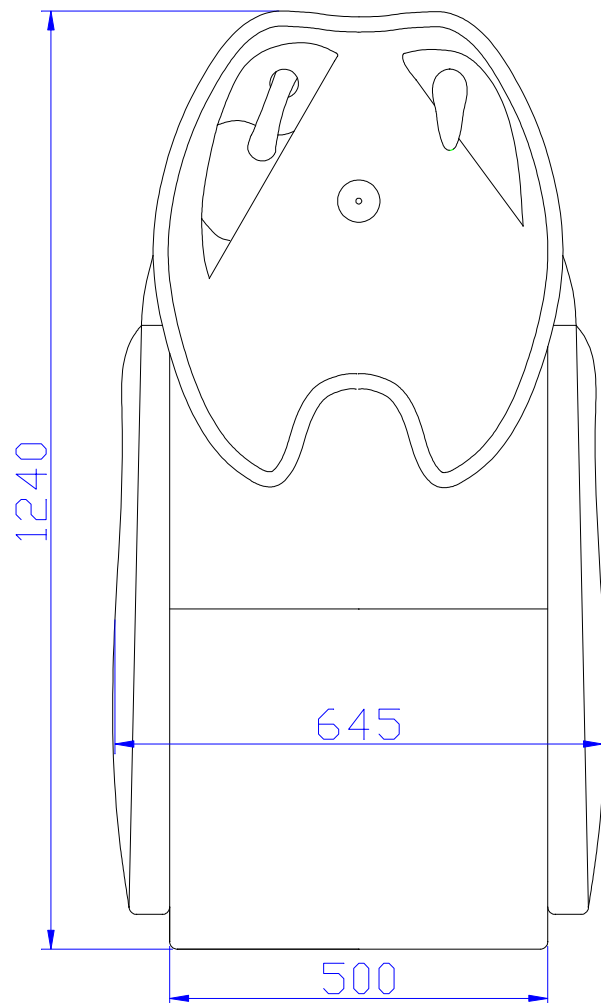

Front:

Side:

1:10

TECHNO backwash

basin Cosmo

picture
1/3

Top view:

1:10

TECHNO backwash

basin Cosmo

picture
2/3

Bottom of backwash:

Side:

 - area for fittings connection

1:10

TECHNO backwash

basin Cosmo

picture
3/3