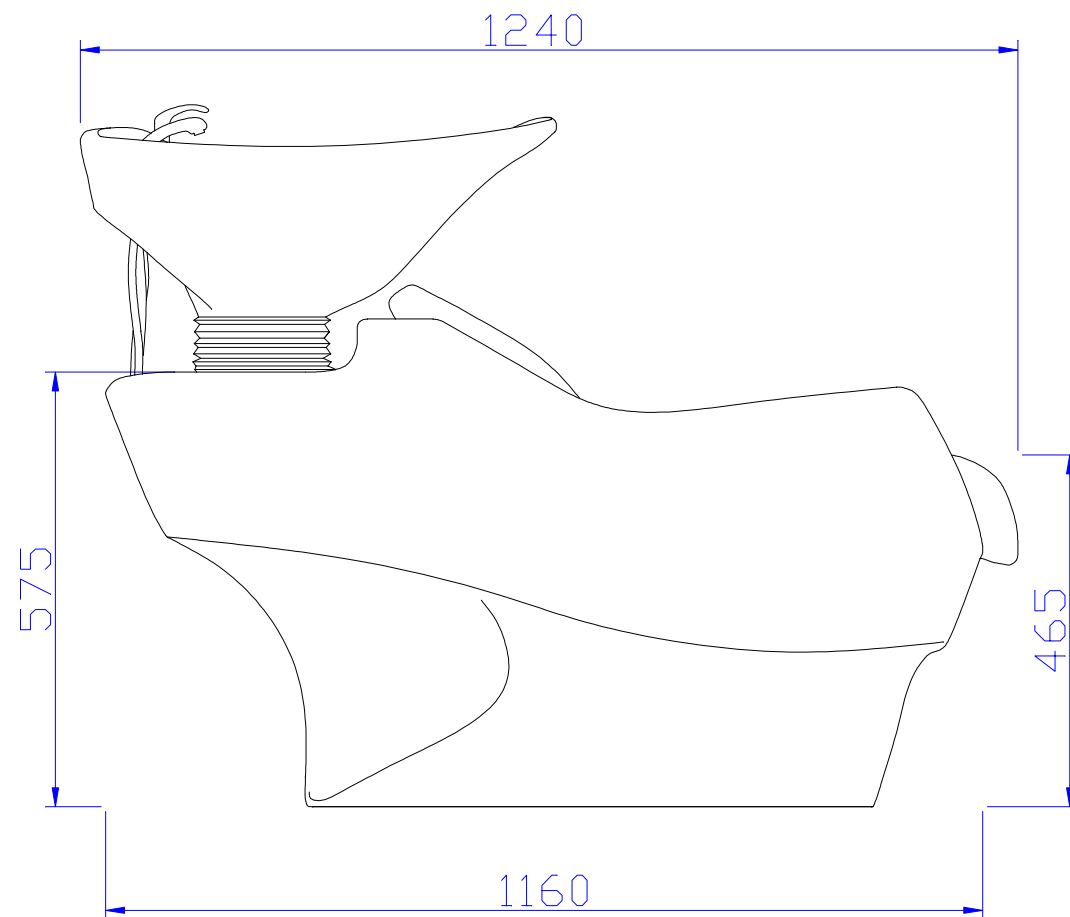

Front:

Side:

1:10

TECHNO backwash

basin Cosmo

picture
1/3

Top view:

1:10

TECHNO backwash

basin Cosmo

picture
2/3

Bottom of backwash:

Side:

 - area for fittings connection

1:10

TECHNO backwash

basin Cosmo

picture
3/3