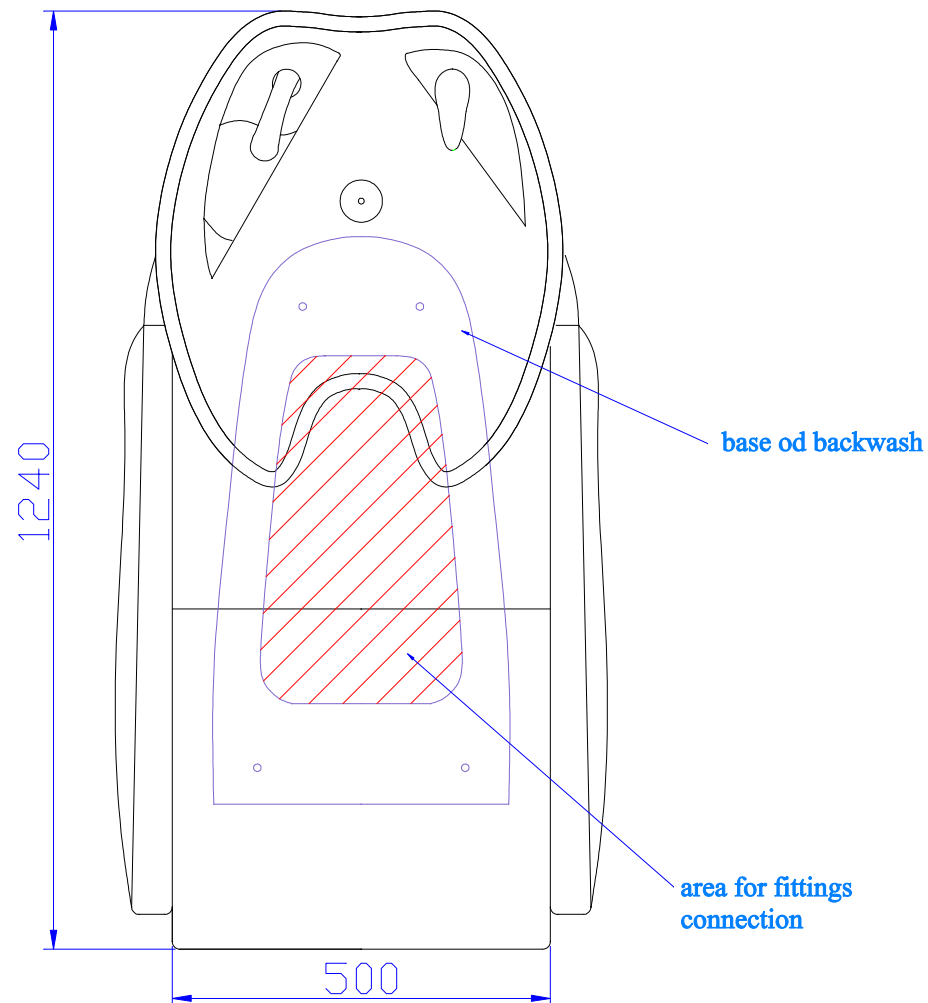

Front:

Side:

1:10

TECHNO backwash

basin Cosmo

picture
1/3

Top view:

1:10

TECHNO backwash

basin Cosmo

picture
2/3

Bottom of backwash:

Side:

 - area for fittings connection

1:10

TECHNO backwash

basin Cosmo

picture
3/3