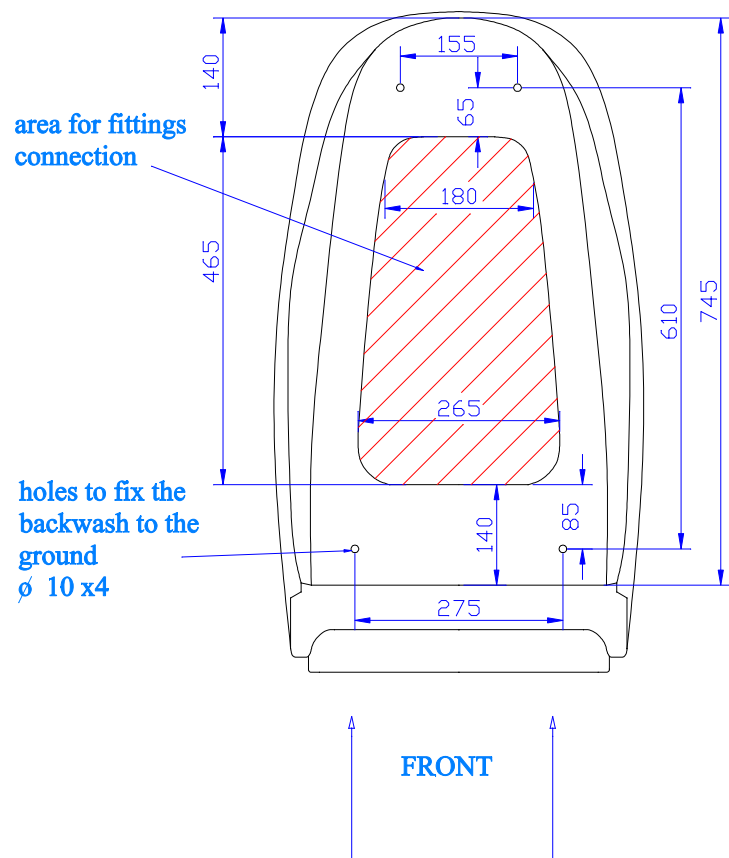

Front:

Side:

1:10

TECHNO backwash

basin Cosmo

picture
1/3

Top view:

1:10

TECHNO backwash

basin Cosmo

picture
2/3

Bottom of backwash:

Side:

 - area for fittings connection

1:10

TECHNO backwash