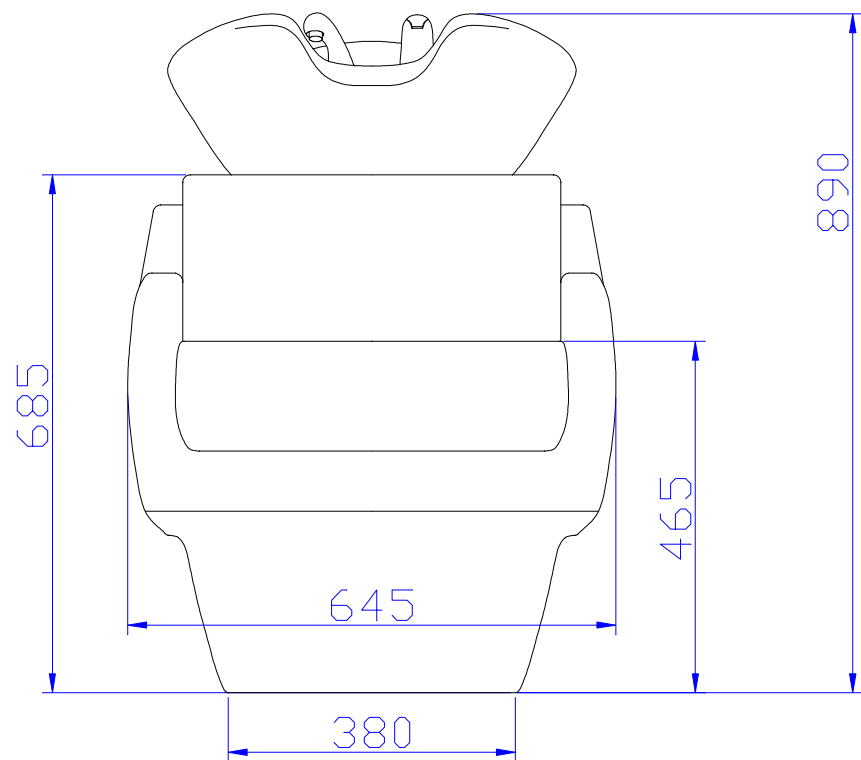

Front:

Side:

1:10

TECHNO backwash

basin Cosmo

picture
1/3

Top view:

1:10

TECHNO backwash

basin Cosmo

picture
2/3

Bottom of backwash:

Side:

 - area for fittings connection

1:10

TECHNO backwash

basin Cosmo

picture
3/3