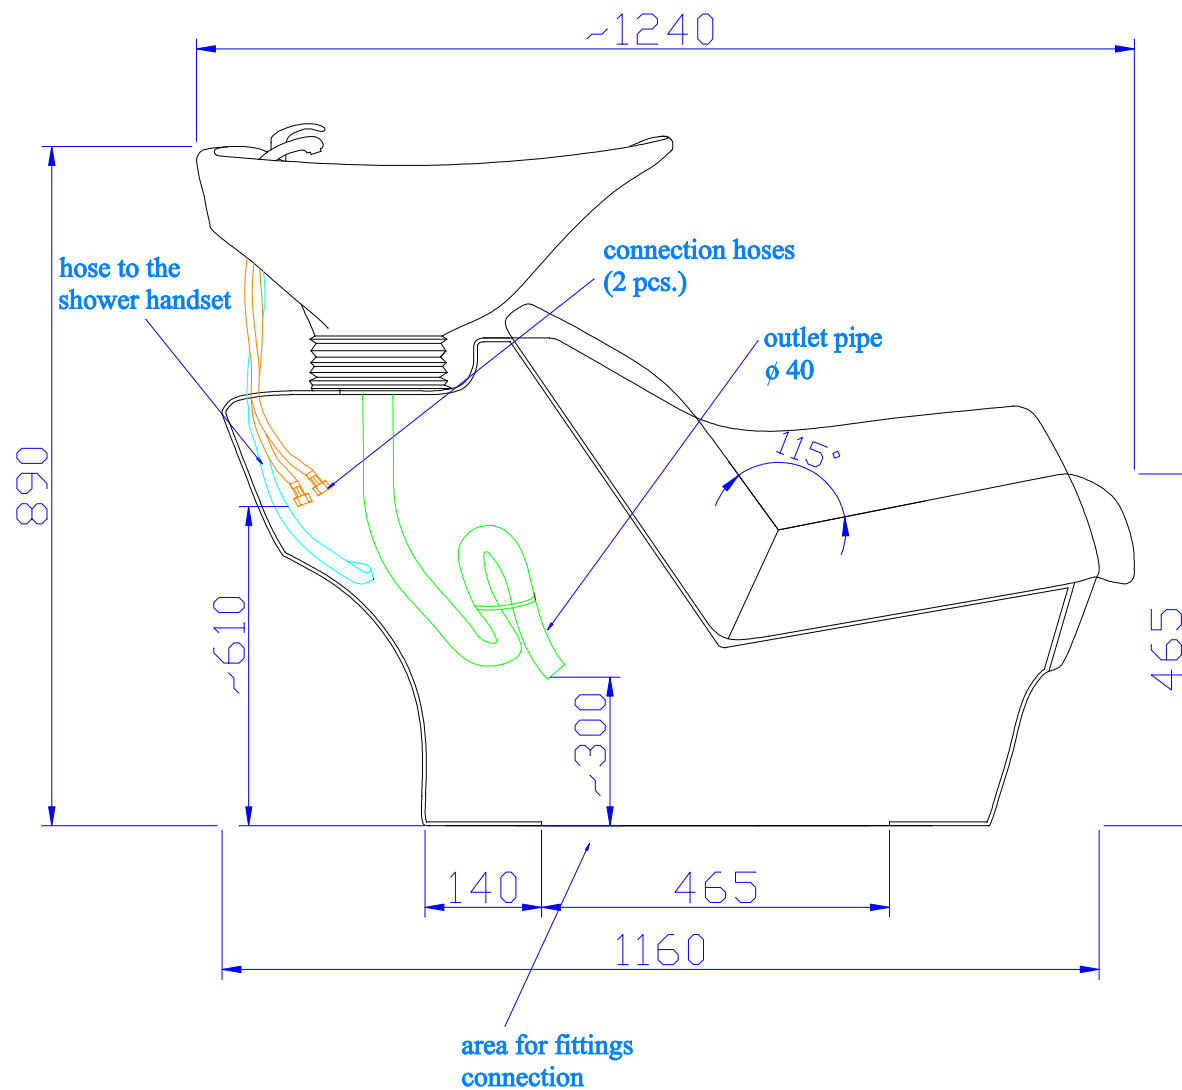

Front:

Side:

1:10

TECHNO backwash

basin Cosmo

picture
1/3

Top view:

1:10

TECHNO backwash

basin Cosmo

picture
2/3

Bottom of backwash:

Side:

 - area for fittings connection

1:10

TECHNO backwash

basin Cosmo

picture
3/3