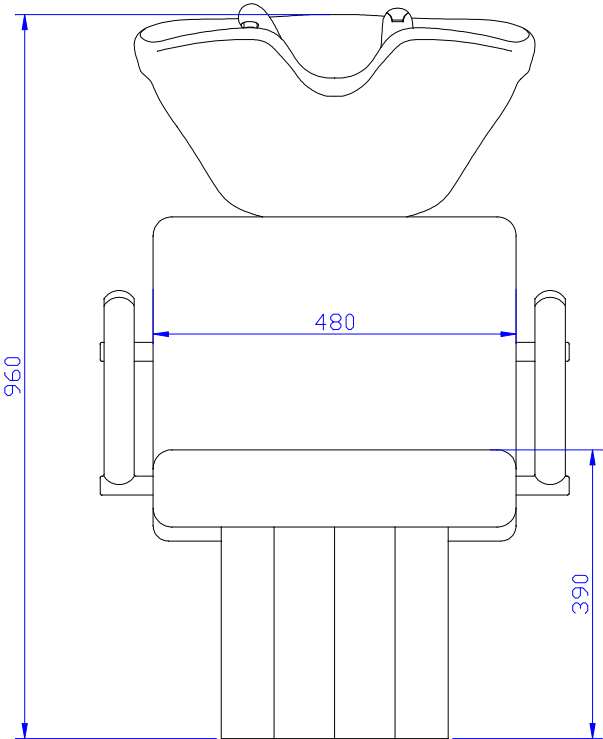

Front:

Side:

1:10	<b>YOKO + CARMEN backwash</b>	Cosmo basin rys 1/2
------	-------------------------------	------------------------

## Bottom of backwash:

 - area for fittings connection