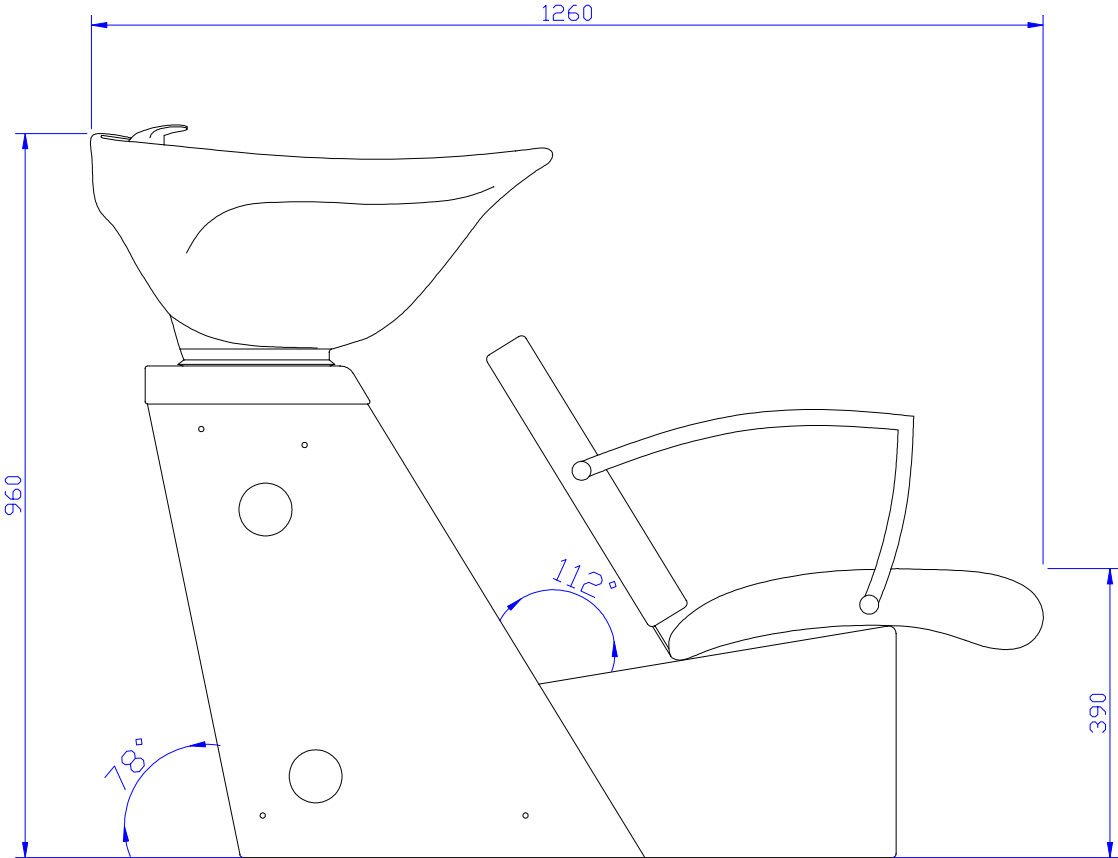

Front:

Side:

1:10	<b>YOKO + CARMEN backwash</b>	Cosmo basin rys 1/2
------	-------------------------------	------------------------

## Bottom of backwash:

 - area for fittings connection