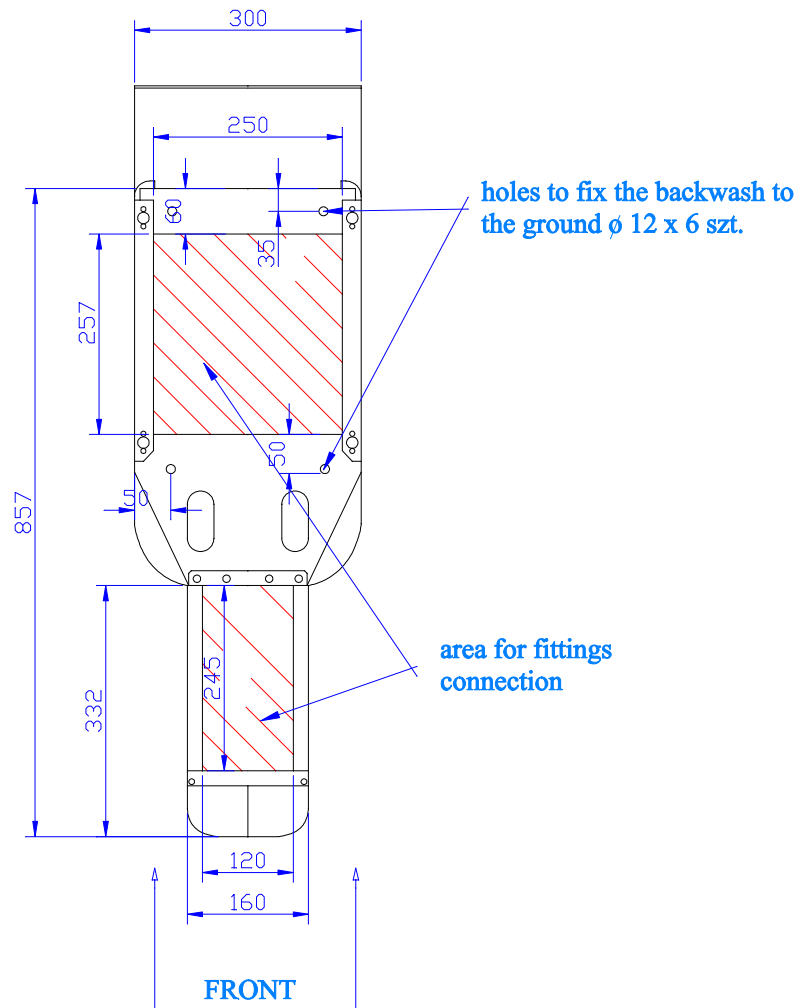

Front:

Side:

1:10	<b>YOKO + CARMEN backwash</b>	Cosmo basin rys 1/2
------	-------------------------------	------------------------

## Bottom of backwash:

 - area for fittings connection