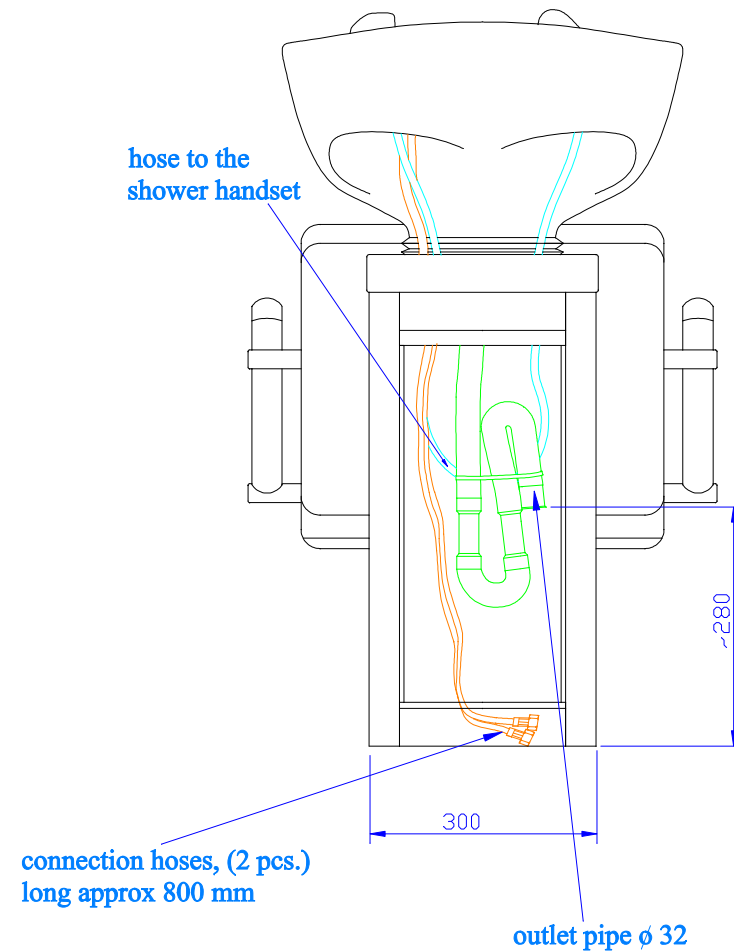

Front:

Side:

1:10	<b>YOKO + CARMEN backwash</b>	Cosmo basin rys 1/2
------	-------------------------------	------------------------

## Bottom of backwash:

 - area for fittings connection

## Back with connections:

1:10

**YOKO + CARMEN backwash**

Cosmo basin  
rys 2/2